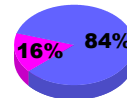

Jan/Feb/Mar