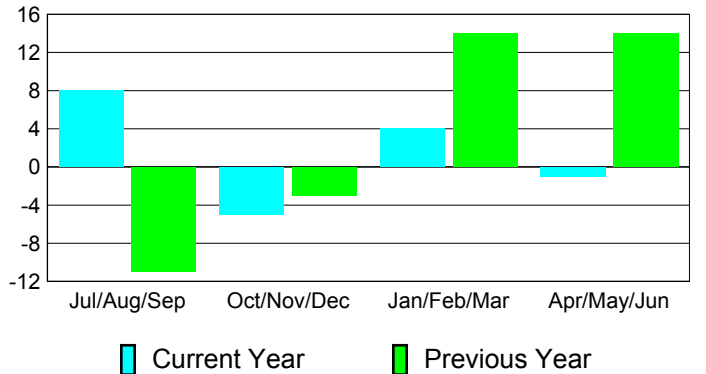

Gender Comparison 2010-2011

Jul/Aug/Sep

Oct/Nov/Dec

Jan/Feb/Mar

Apr/May/Jun

Male

Female