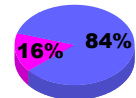

Apr/May/June

Male

Female