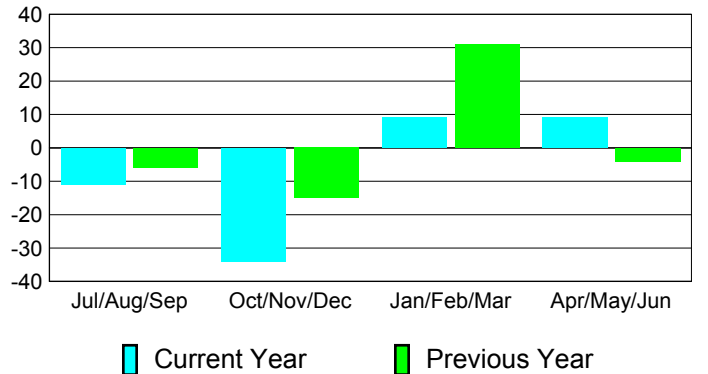

Membership Results 2010-2011

Goal, New, Dropped, Gain/Loss

Comparison of Club Gain/Loss

Current Year Compared to the Previous Year

Comparison of Membership Gain/Loss

Current Year Compared to the Previous Year