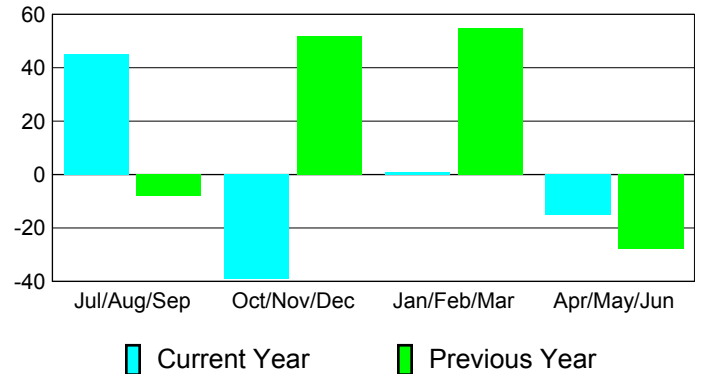

Gender Comparison 2010-2011

Jul/Aug/Sep

Oct/Nov/Dec

Jan/Feb/Mar

Apr/May/June

Male

Female