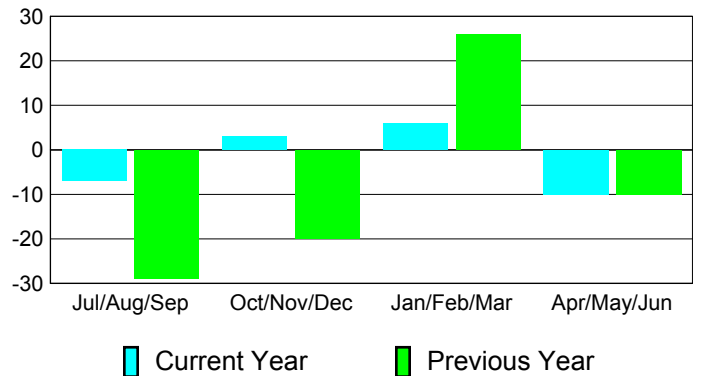

Gender Comparison 2010-2011

Jul/Aug/Sep

Oct/Nov/Dec

Jan/Feb/Mar

Apr/May/Jun

Male

Female