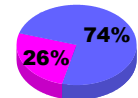

Apr/May/Jun

Male

Female