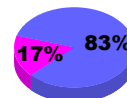

Gender Comparison 2010-2011

Jul/Aug/Sep