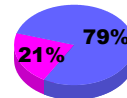

Jan/Feb/Mar