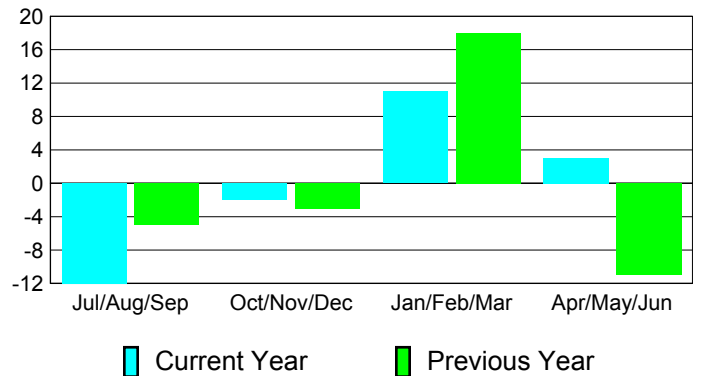

Gender Comparison 2010-2011

Jul/Aug/Sep

Oct/Nov/Dec

Jan/Feb/Mar

Apr/May/Jun

Male

Female