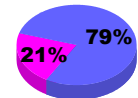

Apr/May/Jun

Male

Female