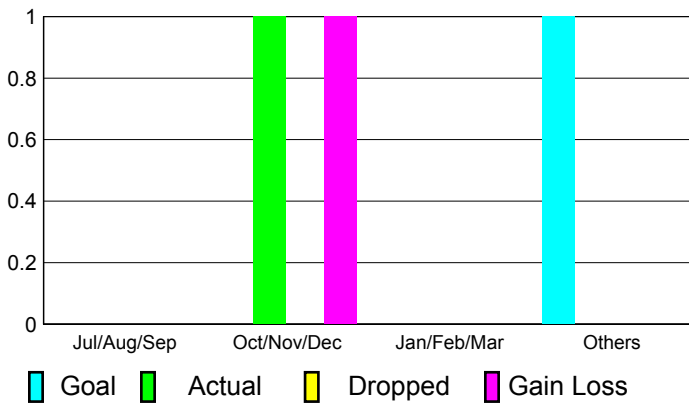

2010-2011 GMT Reports for District (or Undistricted) **District 108IB2**

GMT: **Federico STEINHAUS**

Location: **ITALY**

GMT CA: **4**

CLUBS

Club Results
2010-2011

Clubs
2009-2010

Month	New Club Goal	Actual New Clubs	Actual Dropped Clubs	Gain/Loss of Clubs	Gain/Loss of Clubs
Jul/Aug/Sep	0	0	0	0	0
Oct/Nov/Dec	0	1	0	1	0
Jan/Feb/Mar	0	0	0	0	1
Apr/May/Jun	1	0	0	0	0
Totals	1	1	0	1	1

Club Results 2010-2011

Goal, New, Dropped, Gain/Loss

Comparison of Club Gain/Loss

Current Year Compared to the Previous Year