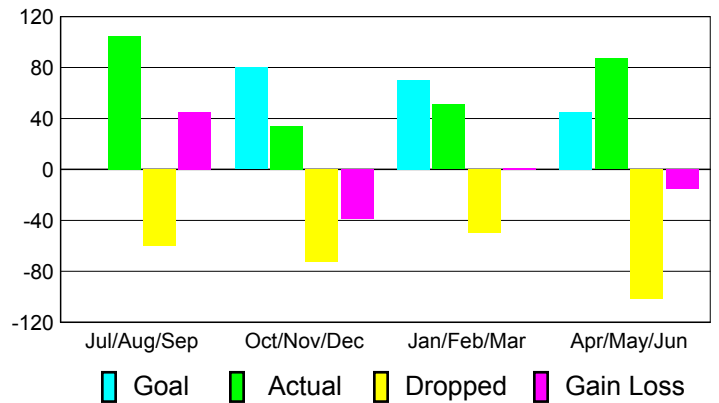

Membership Results 2010-2011

Goal, New, Dropped, Gain/Loss

Comparison of Membership Gain/Loss

Current Year Compared to the Previous Year