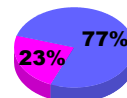

Gender Comparison 2010-2011

Jul/Aug/Sep