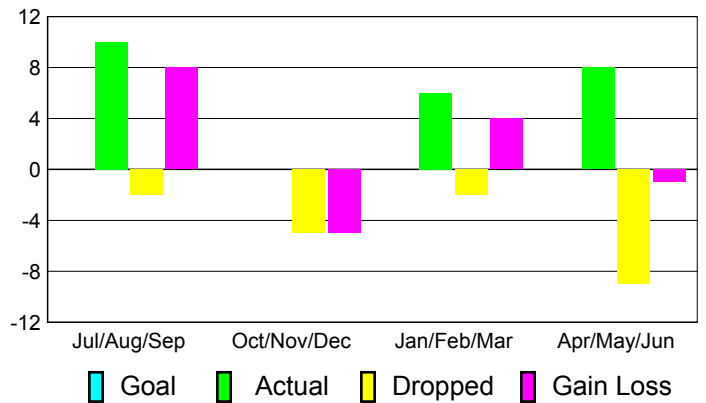

Membership Results 2010-2011

Goal, New, Dropped, Gain/Loss

Comparison of Membership Gain/Loss

Current Year Compared to the Previous Year