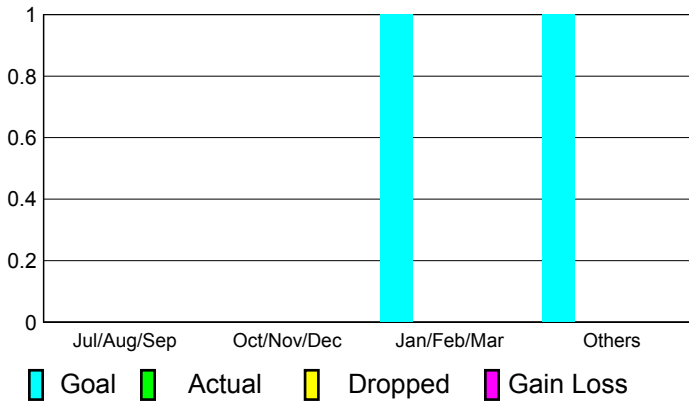

2010-2011 GMT Reports for District (or Undistricted) **District 108IA3**

GMT: **Federico STEINHAUS**

Location: **ITALY**

GMT CA: **4**

CLUBS

**Club Results
2010-2011**

**Clubs
2009-2010**

Month	New Club Goal	Actual New Clubs	Actual Dropped Clubs	Gain/Loss of Clubs	Gain/Loss of Clubs
Jul/Aug/Sep	0	0	0	0	0
Oct/Nov/Dec	0	0	0	0	0
Jan/Feb/Mar	1	0	0	0	0
Apr/May/Jun	1	0	0	0	2
Totals	2	0	0	0	2

Club Results 2010-2011

Goal, New, Dropped, Gain/Loss

Comparison of Club Gain/Loss

Current Year Compared to the Previous Year