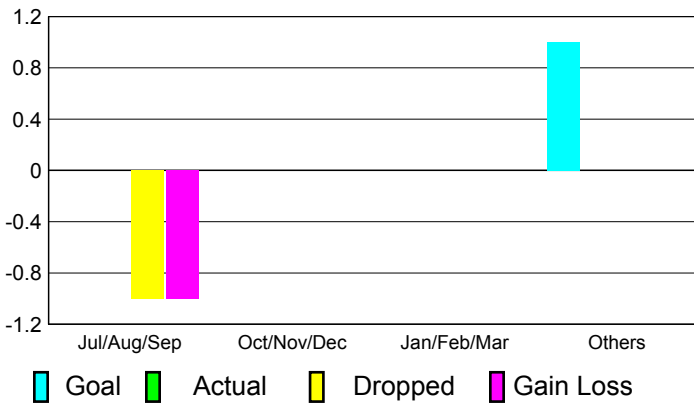

2010-2011 GMT Reports for District (or Undistricted) **District 117 B CYPRUS**

GMT: **Federico STEINHAUS**

Location: **CYPRUS**

GMT CA: **4**

CLUBS

**Club Results
2010-2011**

**Clubs
2009-2010**

Month	New Club Goal	Actual New Clubs	Actual Dropped Clubs	Gain/Loss of Clubs	Gain/Loss of Clubs
Jul/Aug/Sep	0	0	-1	-1	0
Oct/Nov/Dec	0	0	0	0	0
Jan/Feb/Mar	0	0	0	0	0
Apr/May/Jun	1	0	0	0	1
Totals	1	0	-1	-1	1

Club Results 2010-2011

Goal, New, Dropped, Gain/Loss

Comparison of Club Gain/Loss

Current Year Compared to the Previous Year