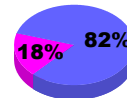

Jan/Feb/Mar