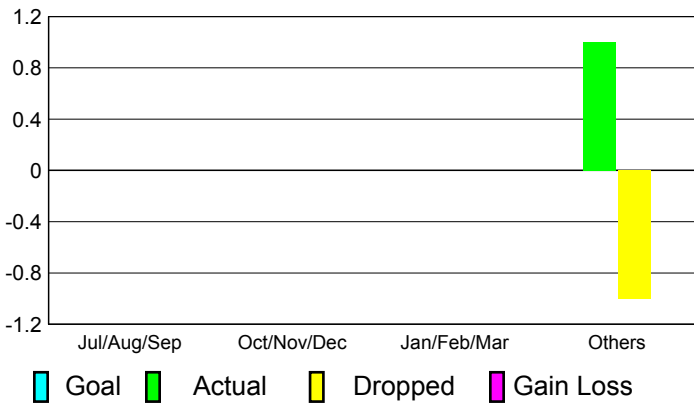

2010-2011 GMT Reports for District (or Undistricted) **District 108TA1**

GMT: **Federico STEINHAUS**

Location: **ITALY**

GMT CA: **4**

CLUBS

**Club Results
2010-2011**

**Clubs
2009-2010**

Month	New Club Goal	Actual New Clubs	Actual Dropped Clubs	Gain/Loss of Clubs	Gain/Loss of Clubs
Jul/Aug/Sep	0	0	0	0	0
Oct/Nov/Dec	0	0	0	0	0
Jan/Feb/Mar	0	0	0	0	0
Apr/May/Jun	0	1	-1	0	0
Totals	0	1	-1	0	0

Club Results 2010-2011

Goal, New, Dropped, Gain/Loss

MEMBERSHIP

**Membership Results
2010-2011**

**Membership
2009-2010**

Month	Net Memb Goal	Actual New Memb	Actual Dropped Memb	Gain/Loss of Memb	Gain/Loss of Memb
Jul/Aug/Sep	-2	19	-30	-11	-6
Oct/Nov/Dec	-1	23	-57	-34	-15
Jan/Feb/Mar	16	21	-12	9	31
Apr/May/Jun	2	51	-42	9	-4
Totals	15	114	-141	-27	6