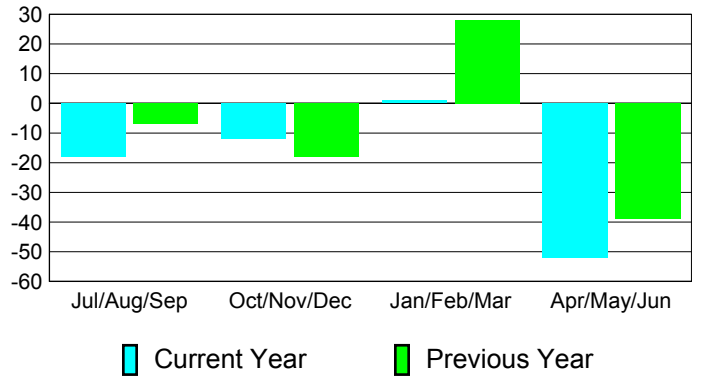

Gender Comparison 2010-2011

Jul/Aug/Sep

Oct/Nov/Dec

Jan/Feb/Mar

Apr/May/Jun

Male

Female