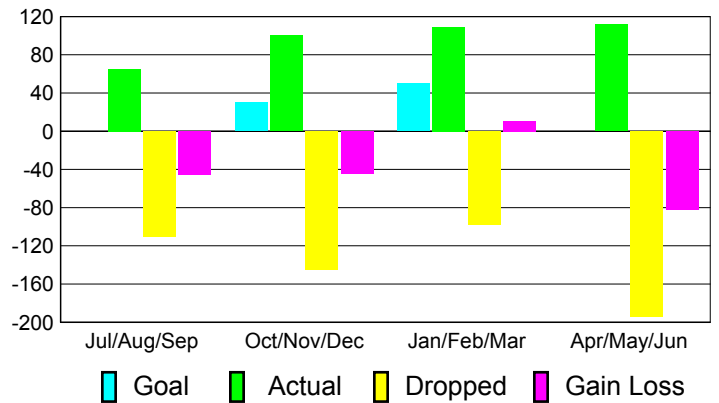

Membership Results 2010-2011

Goal, New, Dropped, Gain/Loss

Comparison of Membership Gain/Loss

Current Year Compared to the Previous Year