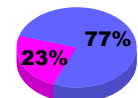

Oct/Nov/Dec