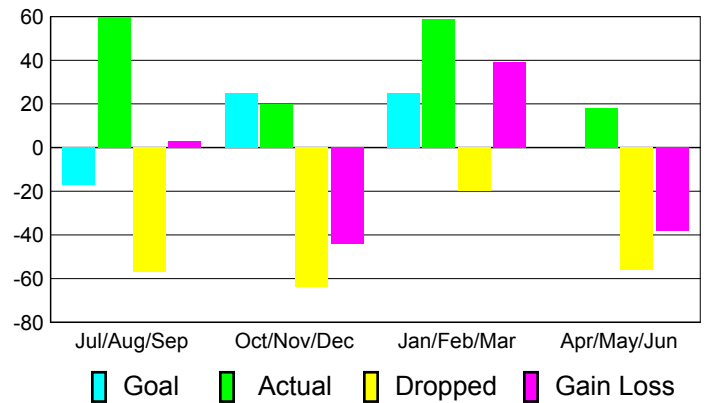

Membership Results 2010-2011

Goal, New, Dropped, Gain/Loss

Comparison of Membership Gain/Loss

Current Year Compared to the Previous Year