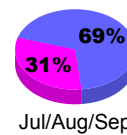

YTD Status Quo Clubs 2010-2011

Status Quo Clubs Compared to Status Quo Members

Gender Comparison 2010-2011

Jul/Aug/Sep

Oct/Nov/Dec

Jan/Feb/Mar

Apr/May/June

Male