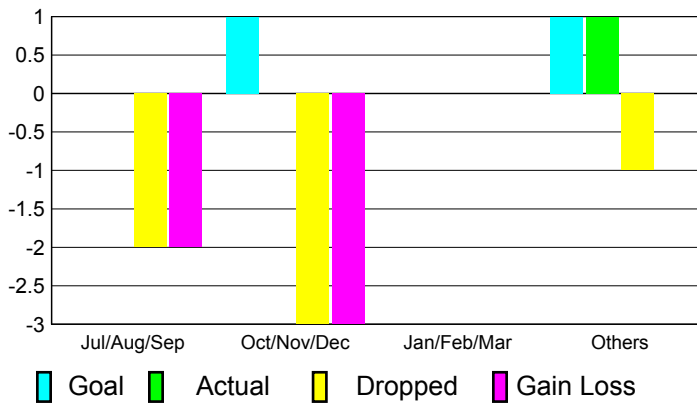

2010-2011 GMT Reports for District (or Undistricted) **District 117 A**

GMT: **Federico STEINHAUS**

Location: **GREECE**

GMT CA: **4**

CLUBS

Club Results
2010-2011

Clubs
2009-2010

Month	New Club Goal	Actual New Clubs	Actual Dropped Clubs	Gain/Loss of Clubs	Gain/Loss of Clubs
Jul/Aug/Sep	0	0	-2	-2	0
Oct/Nov/Dec	1	0	-3	-3	0
Jan/Feb/Mar	0	0	0	0	0
Apr/May/June	1	1	-1	0	0
Totals	2	1	-6	-5	0

Club Results 2010-2011

Goal, New, Dropped, Gain/Loss

Comparison of Club Gain/Loss

Current Year Compared to the Previous Year