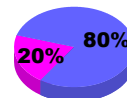

Jan/Feb/Mar