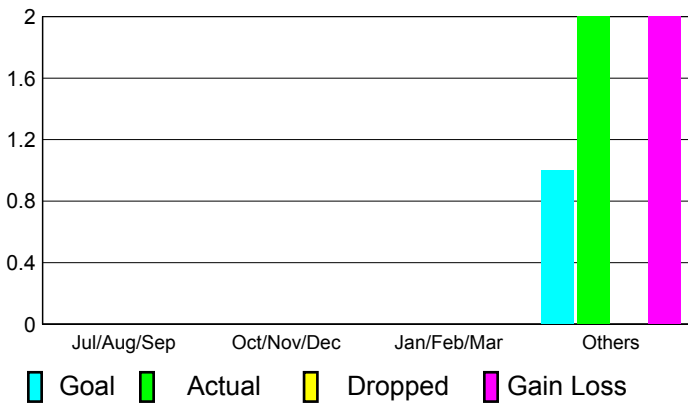

2010-2011 GMT Reports for District (or Undistricted) **District 108IA2**

GMT: Federico STEINHAUS

Location: ITALY

GMT CA: 4

CLUBS

**Club Results
2010-2011**

**Clubs
2009-2010**

Month	New Club Goal	Actual New Clubs	Actual Dropped Clubs	Gain/Loss of Clubs	Gain/Loss of Clubs
Jul/Aug/Sep	0	0	0	0	0
Oct/Nov/Dec	0	0	0	0	0
Jan/Feb/Mar	0	0	0	0	0
Apr/May/June	1	2	0	2	1
Totals	1	2	0	2	1

Club Results 2010-2011

Goal, New, Dropped, Gain/Loss

Comparison of Club Gain/Loss

Current Year Compared to the Previous Year