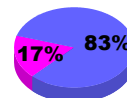

Gender Comparison 2010-2011

Jul/Aug/Sep