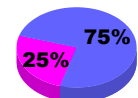

Oct/Nov/Dec