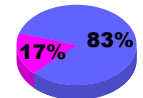

Apr/May/Jun

Male

Female