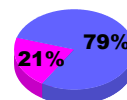

Gender Comparison 2010-2011

Jul/Aug/Sep