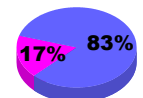

Oct/Nov/Dec