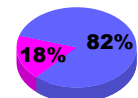

Oct/Nov/Dec