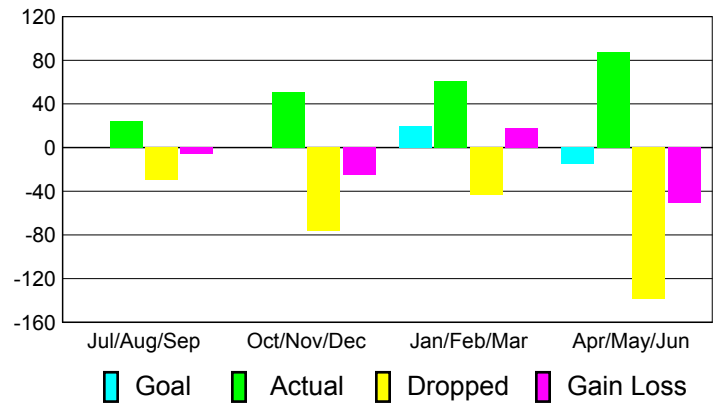

Membership Results 2010-2011

Goal, New, Dropped, Gain/Loss

Comparison of Membership Gain/Loss

Current Year Compared to the Previous Year