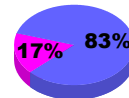

Jan/Feb/Mar