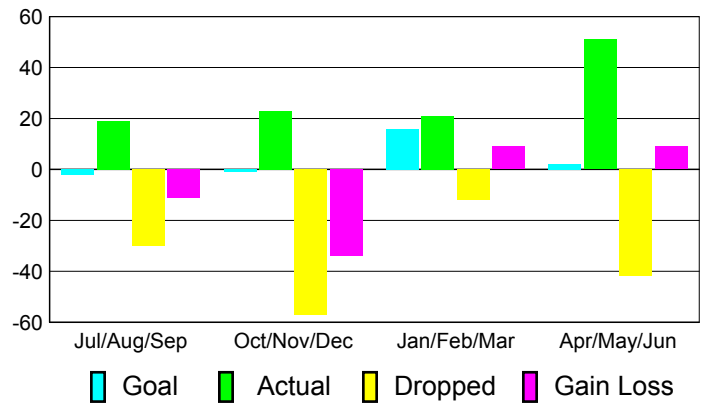

Membership Results 2010-2011

Goal, New, Dropped, Gain/Loss