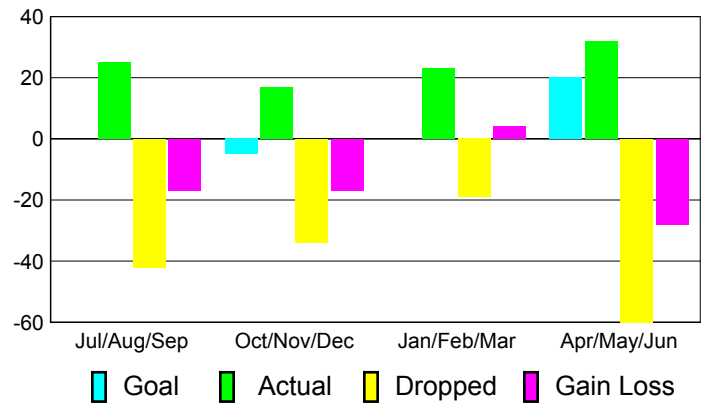

Membership Results 2010-2011

Goal, New, Dropped, Gain/Loss

Comparison of Membership Gain/Loss

Current Year Compared to the Previous Year