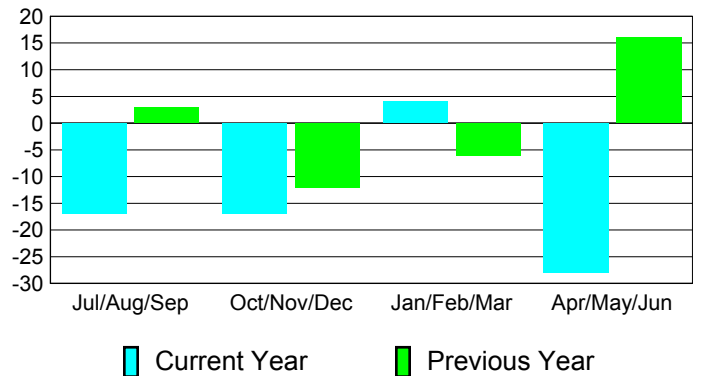

Gender Comparison 2010-2011

Jul/Aug/Sep

Oct/Nov/Dec

Jan/Feb/Mar

Apr/May/June

Male

Female