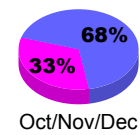

YTD Status Quo Clubs 2010-2011

Status Quo Clubs Compared to Status Quo Members

Gender Comparison 2010-2011

Jul/Aug/Sep

Oct/Nov/Dec

Jan/Feb/Mar

Apr/May/June

Male