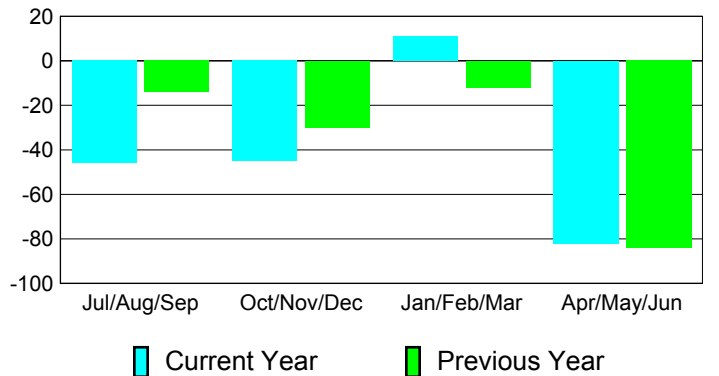

Gender Comparison 2010-2011

Jul/Aug/Sep

Oct/Nov/Dec

Jan/Feb/Mar

Apr/May/June

Male

Female