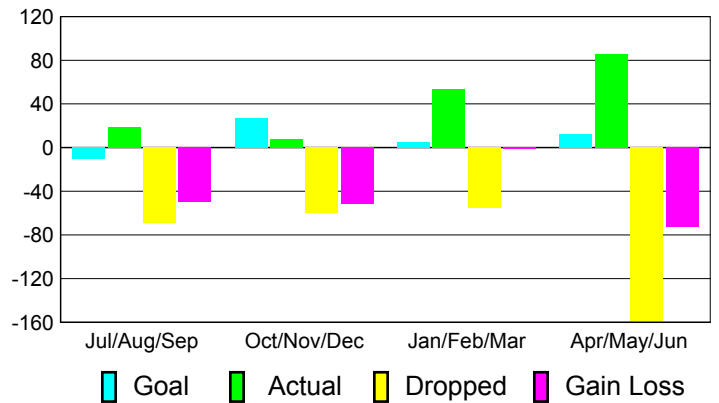

Membership Results 2010-2011

Goal, New, Dropped, Gain/Loss

Comparison of Membership Gain/Loss

Current Year Compared to the Previous Year