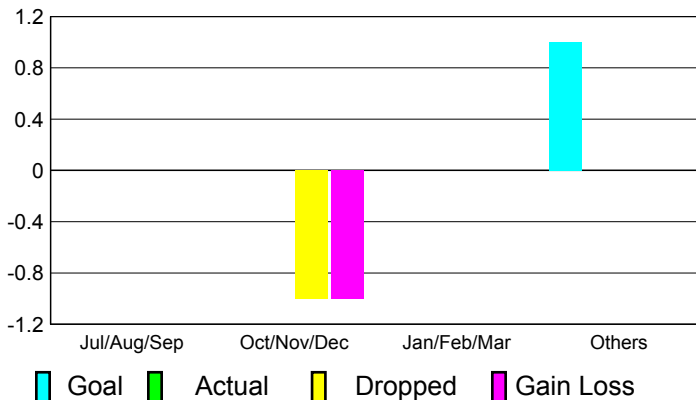

2010-2011 GMT Reports for District (or Undistricted) **District 117 B GREECE**

GMT: **Federico STEINHAUS**

Location: **GREECE**

GMT CA: **4**

CLUBS

**Club Results
2010-2011**

**Clubs
2009-2010**

Month	New Club Goal	Actual New Clubs	Actual Dropped Clubs	Gain/Loss of Clubs	Gain/Loss of Clubs
Jul/Aug/Sep	0	0	0	0	0
Oct/Nov/Dec	0	0	-1	-1	0
Jan/Feb/Mar	0	0	0	0	1
Apr/May/June	1	0	0	0	1
Totals	1	0	-1	-1	2

Club Results 2010-2011

Goal, New, Dropped, Gain/Loss

MEMBERSHIP

**Membership Results
2010-2011**

**Membership
2009-2010**

Month	Net Memb Goal	Actual New Memb	Actual Dropped Memb	Gain/Loss of Memb	Gain/Loss of Memb
Jul/Aug/Sep	0	8	-10	-2	-8
Oct/Nov/Dec	5	12	-29	-17	-6
Jan/Feb/Mar	0	11	-9	2	-9
Apr/May/June	35	11	-26	-15	32
Totals	40	42	-74	-32	9