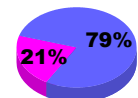

Oct/Nov/Dec