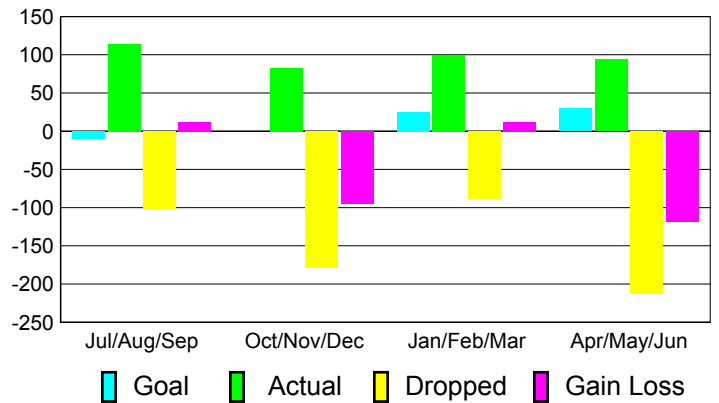

Membership Results 2010-2011

Goal, New, Dropped, Gain/Loss

Comparison of Membership Gain/Loss

Current Year Compared to the Previous Year