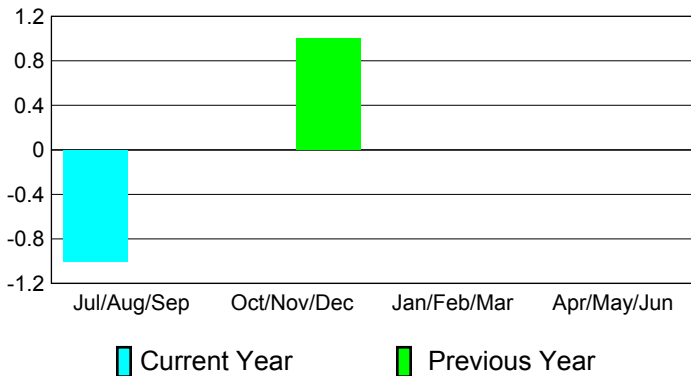

Comparison of Club Gain/Loss

Current Year Compared to the Previous Year