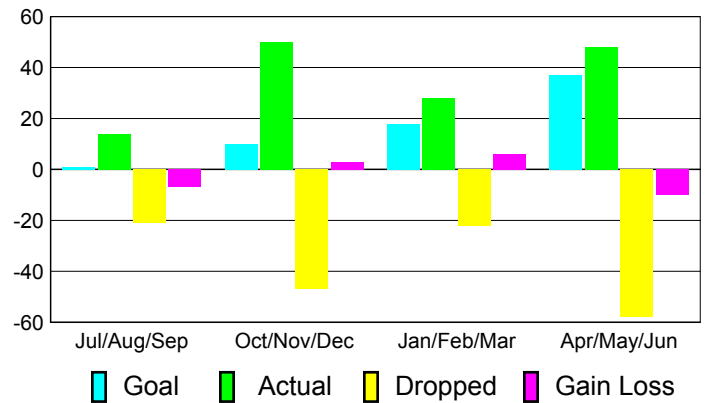

Membership Results 2010-2011

Goal, New, Dropped, Gain/Loss

Comparison of Membership Gain/Loss

Current Year Compared to the Previous Year