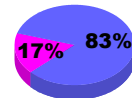

Apr/May/Jun

Male

Female