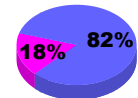

Apr/May/Jun

Male

Female