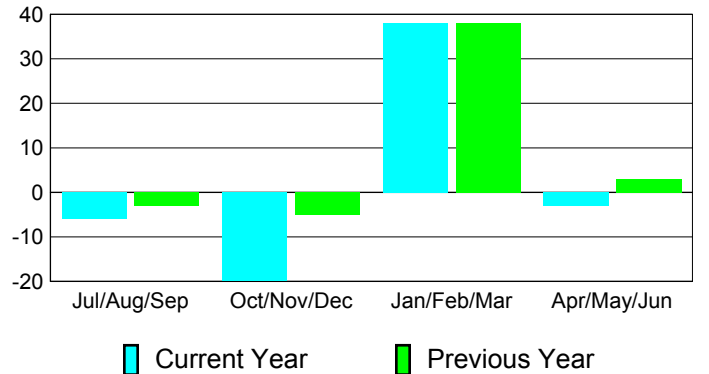

Gender Comparison 2010-2011

Jul/Aug/Sep

Oct/Nov/Dec

Jan/Feb/Mar

Apr/May/Jun

Male

Female