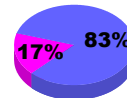

Jan/Feb/Mar