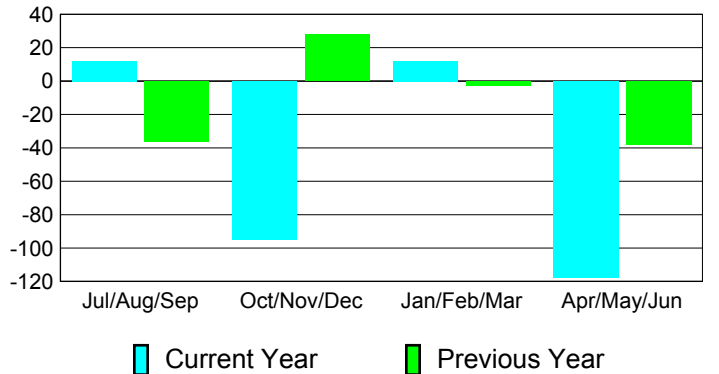

Gender Comparison 2010-2011

Jul/Aug/Sep

Oct/Nov/Dec

Jan/Feb/Mar

Apr/May/Jun

Male

Female