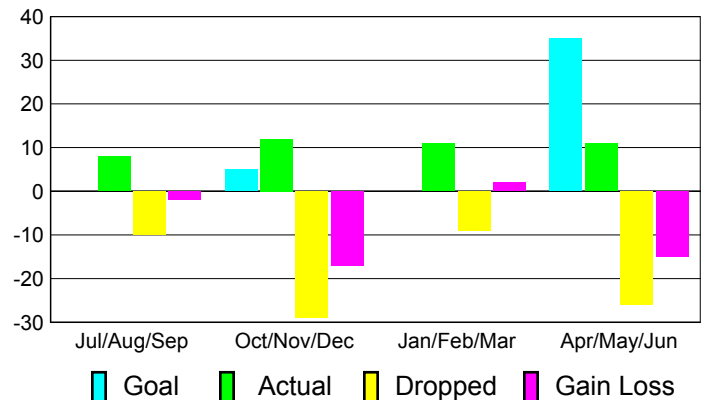

Membership Results 2010-2011

Goal, New, Dropped, Gain/Loss