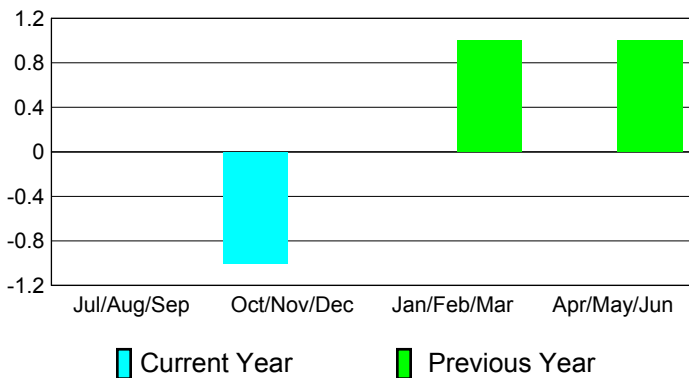

Comparison of Club Gain/Loss

Current Year Compared to the Previous Year