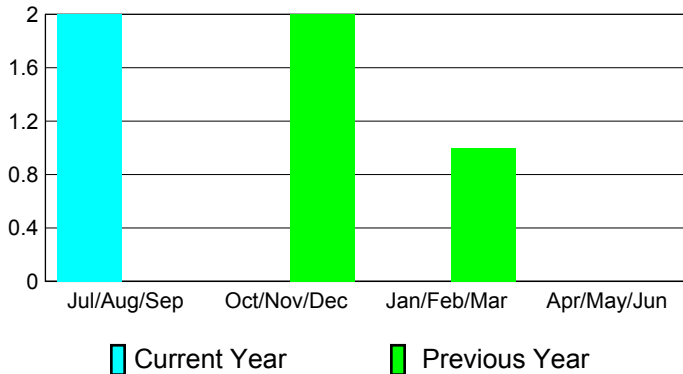

2010-2011 GMT Reports for District (or Undistricted) **District 108 LA**

GMT: **Federico STEINHAUS**

Location: **ITALY**

GMT CA: **4**

CLUBS

Club Results
2010-2011

Clubs
2009-2010

Month	New Club Goal	Actual New Clubs	Actual Dropped Clubs	Gain/Loss of Clubs	Gain/Loss of Clubs
Jul/Aug/Sep	0	2	0	2	0
Oct/Nov/Dec	1	0	0	0	2
Jan/Feb/Mar	1	0	0	0	1
Apr/May/June	0	0	0	0	0
Totals	2	2	0	2	3

Club Results 2010-2011

Goal, New, Dropped, Gain/Loss

Comparison of Club Gain/Loss

Current Year Compared to the Previous Year

YTD Status Quo Clubs 2010-2011

Status Quo Clubs Compared to Status Quo Members

MEMBERSHIP

Membership Results
2010-2011

Membership
2009-2010

Month	Net Memb Goal	Actual New Memb	Actual Dropped Memb	Gain/Loss of Memb	Gain/Loss of Memb
Jul/Aug/Sep	0	105	-60	45	-8
Oct/Nov/Dec	80	34	-73	-39	52
Jan/Feb/Mar	70	51	-50	1	55
Apr/May/June	45	87	-102	-15	-28
Totals	195	277	-285	-8	71

Membership Results 2010-2011

Goal, New, Dropped, Gain/Loss

Comparison of Membership Gain/Loss

Current Year Compared to the Previous Year

Gender Comparison 2010-2011

Jul/Aug/Sep

Oct/Nov/Dec

Jan/Feb/Mar

Apr/May/June

Male

Female