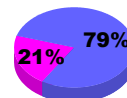

Gender Comparison 2010-2011

Jul/Aug/Sep