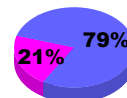

Gender Comparison 2010-2011

Jul/Aug/Sep