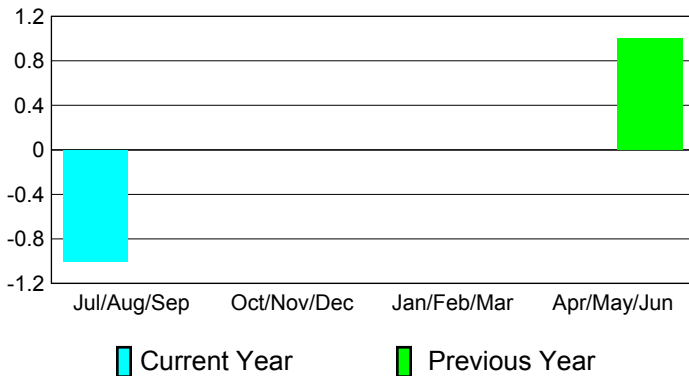

2010-2011 GMT Reports for District (or Undistricted) **District 117 B CYPRUS**

GMT: **Federico STEINHAUS**

Location: **CYPRUS**

GMT CA: **4**

CLUBS

**Club Results
2010-2011**

**Clubs
2009-2010**

Month	New Club Goal	Actual New Clubs	Actual Dropped Clubs	Gain/Loss of Clubs	Gain/Loss of Clubs
Jul/Aug/Sep	0	0	-1	-1	0
Oct/Nov/Dec	0	0	0	0	0
Jan/Feb/Mar	0	0	0	0	0
Apr/May/Jun	1	0	0	0	1
Totals	1	0	-1	-1	1

Club Results 2010-2011

Goal, New, Dropped, Gain/Loss

Comparison of Club Gain/Loss

Current Year Compared to the Previous Year

YTD Status Quo Clubs 2010-2011

Status Quo Clubs Compared to Status Quo Members

MEMBERSHIP

**Membership Results
2010-2011**

**Membership
2009-2010**

Month	Net Memb Goal	Actual New Memb	Actual Dropped Memb	Gain/Loss of Memb	Gain/Loss of Memb
Jul/Aug/Sep	0	5	-17	-12	-5
Oct/Nov/Dec	5	14	-16	-2	-3
Jan/Feb/Mar	0	16	-5	11	18
Apr/May/Jun	35	32	-29	3	-11
Totals	40	67	-67	0	-1

Membership Results 2010-2011

Goal, New, Dropped, Gain/Loss

Comparison of Membership Gain/Loss

Current Year Compared to the Previous Year

Gender Comparison 2010-2011

Jul/Aug/Sep

Oct/Nov/Dec

Jan/Feb/Mar

Apr/May/Jun

Male

Female