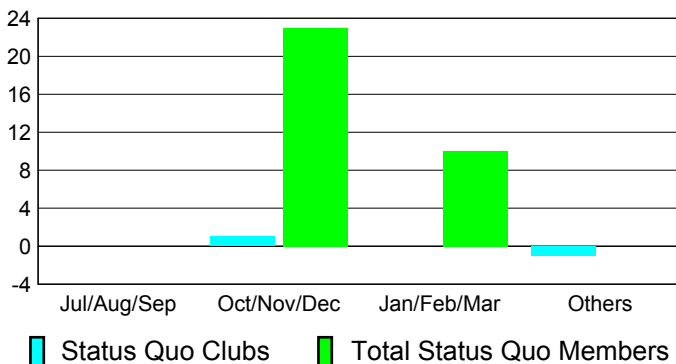

Club Results 2010-2011

Goal, New, Dropped, Gain/Loss

Comparison of Club Gain/Loss

Current Year Compared to the Previous Year

YTD Status Quo Clubs 2010-2011

Status Quo Clubs Compared to Status Quo Members

MEMBERSHIP