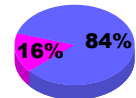

Apr/May/June

Male

Female