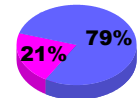

Apr/May/June

Male

Female