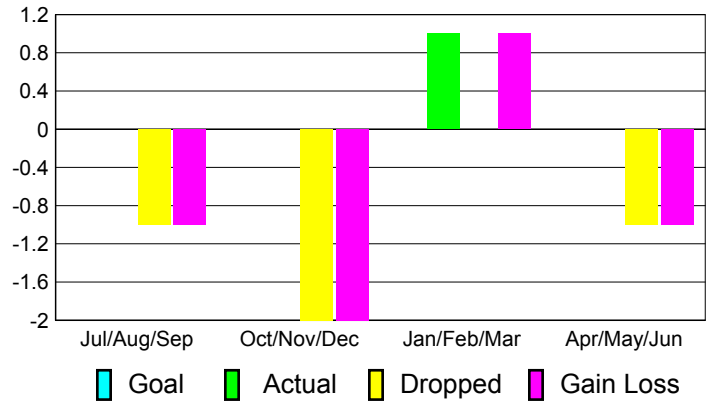

Membership Results 2010-2011

Goal, New, Dropped, Gain/Loss