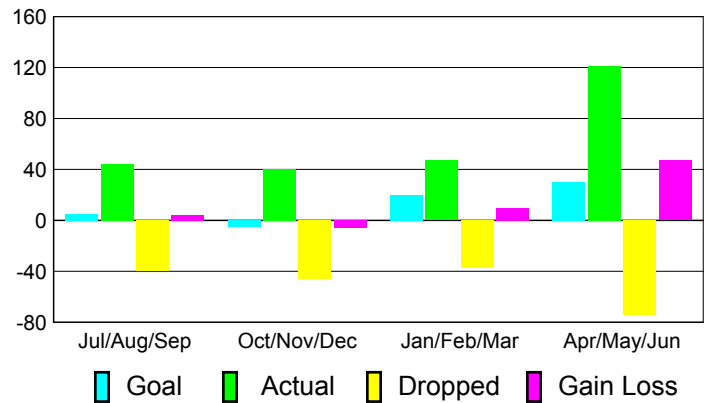

Membership Results 2010-2011

Goal, New, Dropped, Gain/Loss

Comparison of Membership Gain/Loss

Current Year Compared to the Previous Year