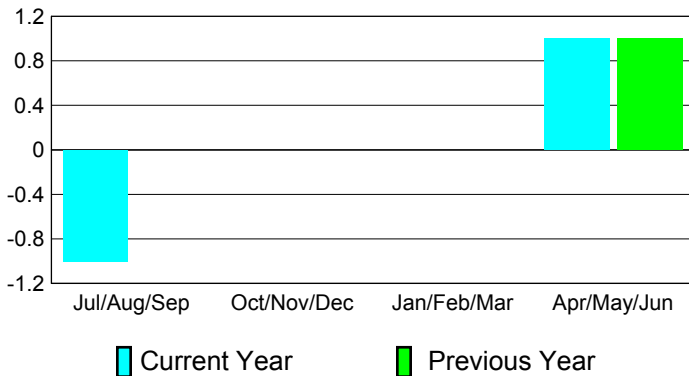

2010-2011 GMT Reports for District (or Undistricted) **District 108TB**

GMT: **Federico STEINHAUS**

Location: **ITALY**

GMT CA: **4**

CLUBS

**Club Results
2010-2011**

**Clubs
2009-2010**

Month	New Club Goal	Actual New Clubs	Actual Dropped Clubs	Gain/Loss of Clubs	Gain/Loss of Clubs
Jul/Aug/Sep	0	0	-1	-1	0
Oct/Nov/Dec	0	0	0	0	0
Jan/Feb/Mar	1	0	0	0	0
Apr/May/Jun	0	1	0	1	1
Totals	1	1	-1	0	1

Club Results 2010-2011

Goal, New, Dropped, Gain/Loss

Comparison of Club Gain/Loss

Current Year Compared to the Previous Year

YTD Status Quo Clubs 2010-2011

Status Quo Clubs Compared to Status Quo Members

MEMBERSHIP

**Membership Results
2010-2011**

**Membership
2009-2010**

Month	Net Memb Goal	Actual New Memb	Actual Dropped Memb	Gain/Loss of Memb	Gain/Loss of Memb
Jul/Aug/Sep	0	24	-30	-6	-43
Oct/Nov/Dec	0	51	-76	-25	-8
Jan/Feb/Mar	20	61	-43	18	22
Apr/May/Jun	-15	88	-139	-51	21
Totals	5	224	-288	-64	-8

Membership Results 2010-2011

Goal, New, Dropped, Gain/Loss

Comparison of Membership Gain/Loss

Current Year Compared to the Previous Year

Gender Comparison 2010-2011

Jul/Aug/Sep

Oct/Nov/Dec

Jan/Feb/Mar

Apr/May/Jun

Male

Female