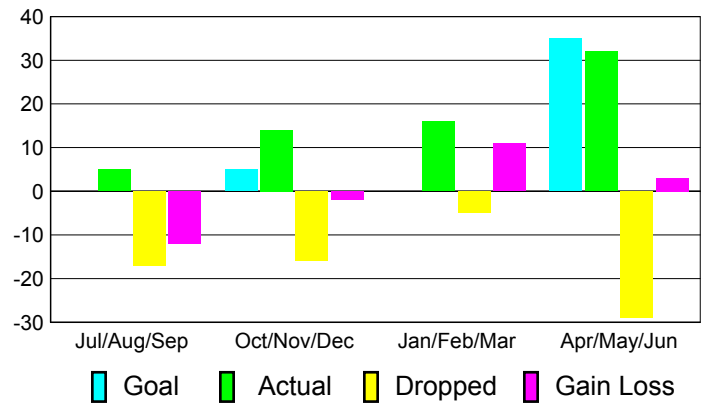

Membership Results 2010-2011

Goal, New, Dropped, Gain/Loss

Comparison of Membership Gain/Loss

Current Year Compared to the Previous Year