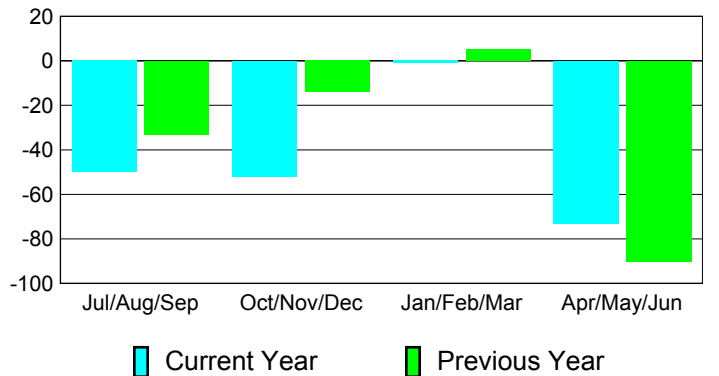

Gender Comparison 2010-2011

Jul/Aug/Sep

Oct/Nov/Dec

Jan/Feb/Mar

Apr/May/June

Male

Female