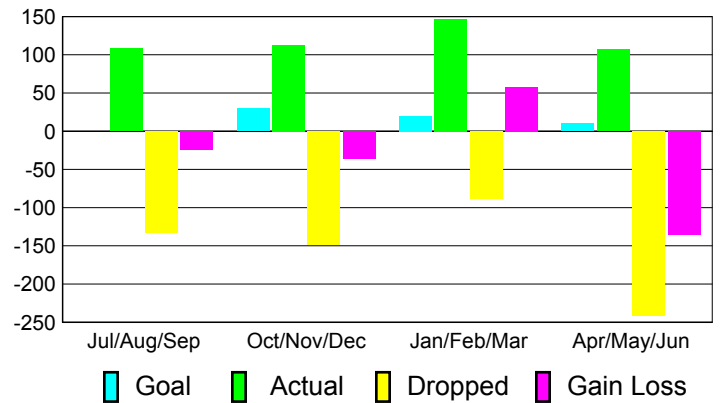

Membership Results 2010-2011

Goal, New, Dropped, Gain/Loss

Comparison of Membership Gain/Loss

Current Year Compared to the Previous Year