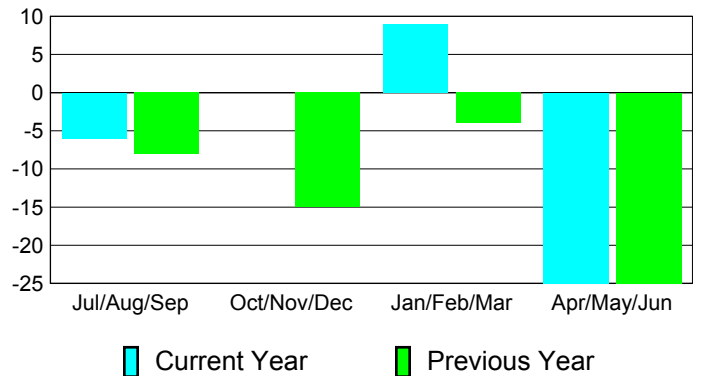

Gender Comparison 2010-2011

Jul/Aug/Sep

Oct/Nov/Dec

Jan/Feb/Mar

Apr/May/Jun

Male

Female