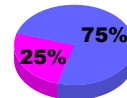

Jan/Feb/Mar