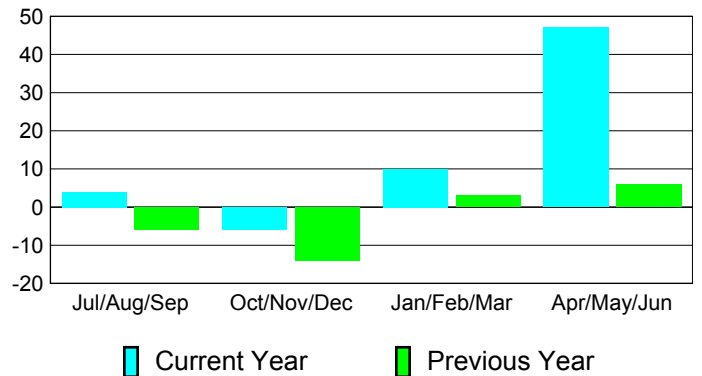

Gender Comparison 2010-2011

Jul/Aug/Sep

Oct/Nov/Dec

Jan/Feb/Mar

Apr/May/June

■ Male

■ Female