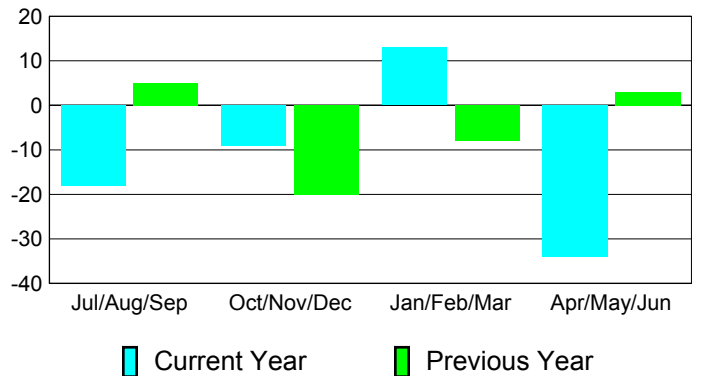

Gender Comparison 2010-2011

Jul/Aug/Sep

Oct/Nov/Dec

Jan/Feb/Mar

Apr/May/June

Male

Female