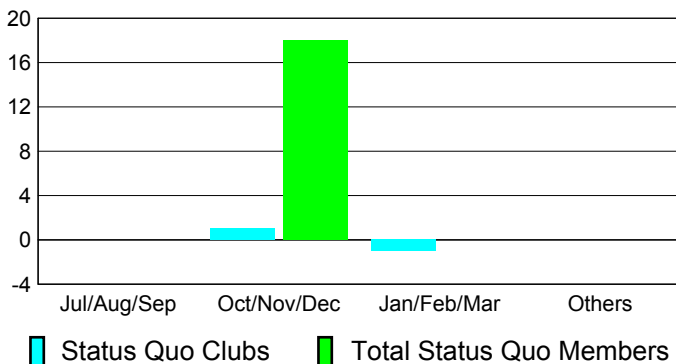

Club Results 2010-2011

Goal, New, Dropped, Gain/Loss

Comparison of Club Gain/Loss

Current Year Compared to the Previous Year

YTD Status Quo Clubs 2010-2011

Status Quo Clubs Compared to Status Quo Members

MEMBERSHIP