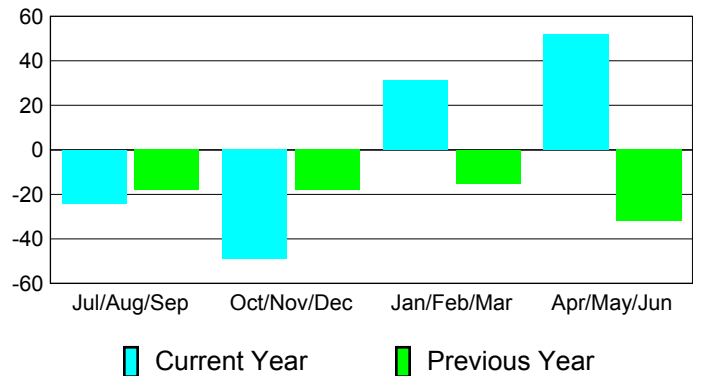

Gender Comparison 2010-2011

Jul/Aug/Sep

Oct/Nov/Dec

Jan/Feb/Mar

Apr/May/Jun

Male

Female