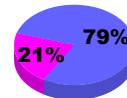

Jan/Feb/Mar