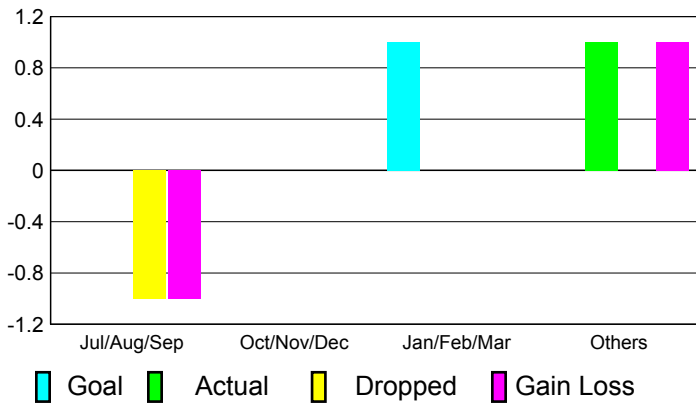

2010-2011 GMT Reports for District (or Undistricted) **District 108TB**

GMT: **Federico STEINHAUS**

Location: **ITALY**

GMT CA: **4**

CLUBS

**Club Results
2010-2011**

**Clubs
2009-2010**

Month	New Club Goal	Actual New Clubs	Actual Dropped Clubs	Gain/Loss of Clubs	Gain/Loss of Clubs
Jul/Aug/Sep	0	0	-1	-1	0
Oct/Nov/Dec	0	0	0	0	0
Jan/Feb/Mar	1	0	0	0	0
Apr/May/Jun	0	1	0	1	1
Totals	1	1	-1	0	1

Club Results 2010-2011

Goal, New, Dropped, Gain/Loss

Comparison of Club Gain/Loss

Current Year Compared to the Previous Year