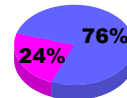

Jan/Feb/Mar