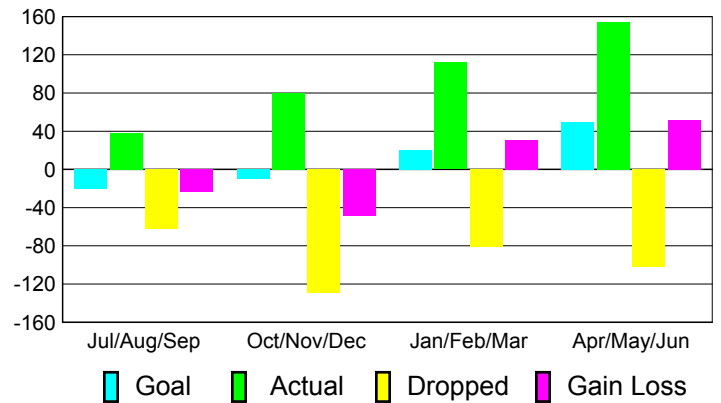

Membership Results 2010-2011

Goal, New, Dropped, Gain/Loss

Comparison of Membership Gain/Loss

Current Year Compared to the Previous Year