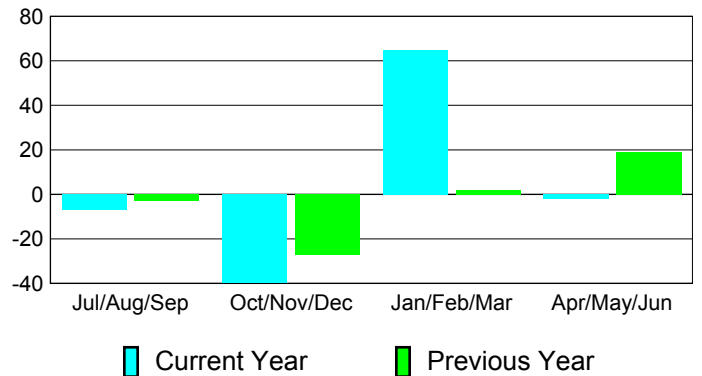

Gender Comparison 2010-2011

Jul/Aug/Sep

Oct/Nov/Dec

Jan/Feb/Mar

Apr/May/June

Male

Female