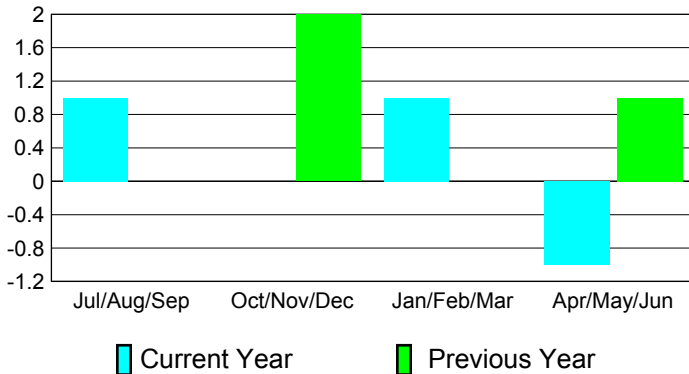

2010-2011 GMT Reports for District (or Undistricted) **District 108 YB**

GMT: **Federico STEINHAUS**

Location: **ITALY**

GMT CA: **4**

CLUBS

**Club Results
2010-2011**

**Clubs
2009-2010**

Month	New Club Goal	Actual New Clubs	Actual Dropped Clubs	Gain/Loss of Clubs	Gain/Loss of Clubs
Jul/Aug/Sep	0	1	0	1	0
Oct/Nov/Dec	0	0	0	0	2
Jan/Feb/Mar	1	1	0	1	0
Apr/May/Jun	0	0	-1	-1	1
Totals	1	2	-1	1	3

Club Results 2010-2011

Goal, New, Dropped, Gain/Loss

Comparison of Club Gain/Loss

Current Year Compared to the Previous Year

YTD Status Quo Clubs 2010-2011

Status Quo Clubs Compared to Status Quo Members

MEMBERSHIP

**Membership Results
2010-2011**

**Membership
2009-2010**

Month	Net Memb Goal	Actual New Memb	Actual Dropped Memb	Gain/Loss of Memb	Gain/Loss of Memb
Jul/Aug/Sep	-10	114	-102	12	-36
Oct/Nov/Dec	0	83	-178	-95	28
Jan/Feb/Mar	25	100	-88	12	-3
Apr/May/Jun	30	94	-212	-118	-38
Totals	45	391	-580	-189	-49

Membership Results 2010-2011

Goal, New, Dropped, Gain/Loss

Comparison of Membership Gain/Loss

Current Year Compared to the Previous Year

Gender Comparison 2010-2011

Jul/Aug/Sep

Oct/Nov/Dec

Jan/Feb/Mar

Apr/May/Jun

Male

Female