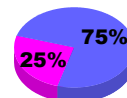

Gender Comparison 2010-2011

Jul/Aug/Sep