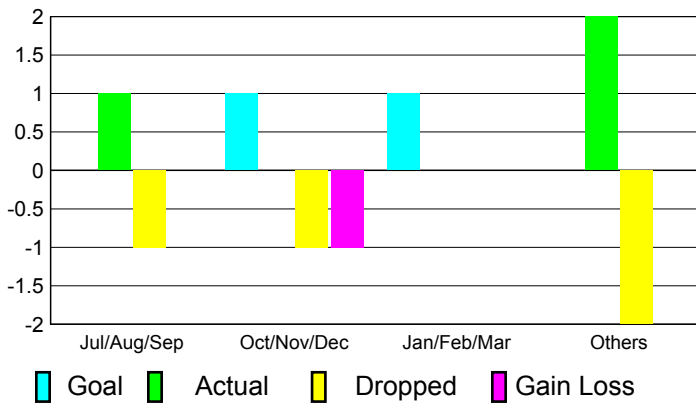

2010-2011 GMT Reports for District (or Undistricted) **District 108 YA**

GMT: **Federico STEINHAUS**

Location: **ITALY**

GMT CA: **4**

CLUBS

Club Results
2010-2011

Clubs
2009-2010

Month	New Club Goal	Actual New Clubs	Actual Dropped Clubs	Gain/Loss of Clubs	Gain/Loss of Clubs
Jul/Aug/Sep	0	1	-1	0	-1
Oct/Nov/Dec	1	0	-1	-1	0
Jan/Feb/Mar	1	0	0	0	0
Apr/May/June	0	2	-2	0	2
Totals	2	3	-4	-1	1

Club Results 2010-2011

Goal, New, Dropped, Gain/Loss

Comparison of Club Gain/Loss

Current Year Compared to the Previous Year