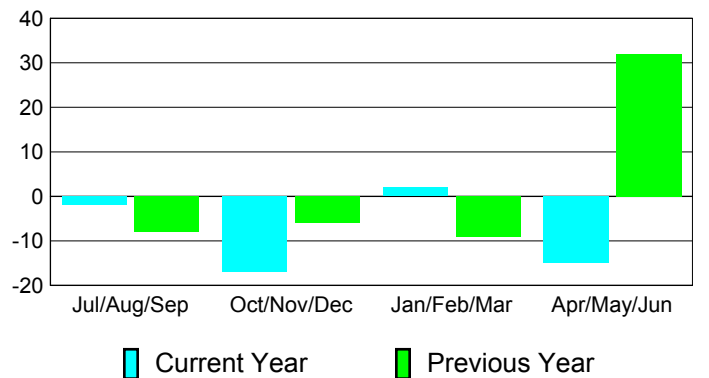

YTD Status Quo Clubs 2010-2011

Status Quo Clubs Compared to Status Quo Members

Gender Comparison 2010-2011

Jul/Aug/Sep

Oct/Nov/Dec

Jan/Feb/Mar

Apr/May/June

Male