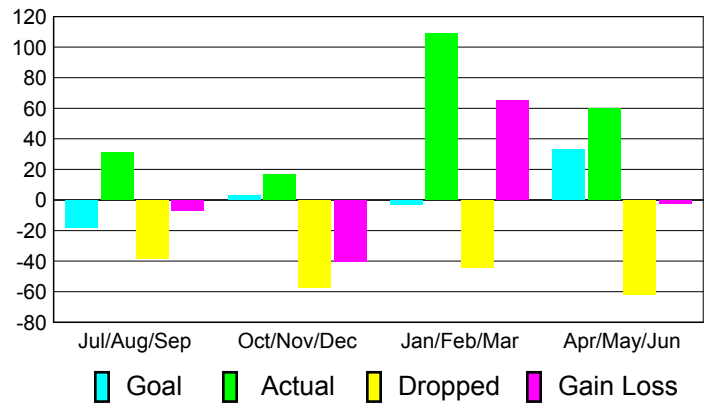

Membership Results 2010-2011

Goal, New, Dropped, Gain/Loss

Comparison of Membership Gain/Loss

Current Year Compared to the Previous Year