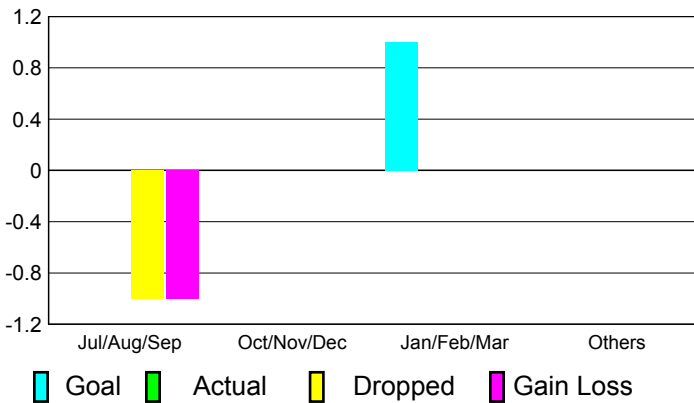

2010-2011 GMT Reports for District (or Undistricted) **District 108IB4**

GMT: **Federico STEINHAUS**

Location: **ITALY**

GMT CA: **4**

CLUBS

**Club Results
2010-2011**

**Clubs
2009-2010**

Month	New Club Goal	Actual New Clubs	Actual Dropped Clubs	Gain/Loss of Clubs	Gain/Loss of Clubs
Jul/Aug/Sep	0	0	-1	-1	0
Oct/Nov/Dec	0	0	0	0	0
Jan/Feb/Mar	1	0	0	0	0
Apr/May/Jun	0	0	0	0	0
Totals	1	0	-1	-1	0

Club Results 2010-2011

Goal, New, Dropped, Gain/Loss

Comparison of Club Gain/Loss

Current Year Compared to the Previous Year