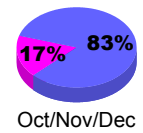

Gender Comparison 2010-2011