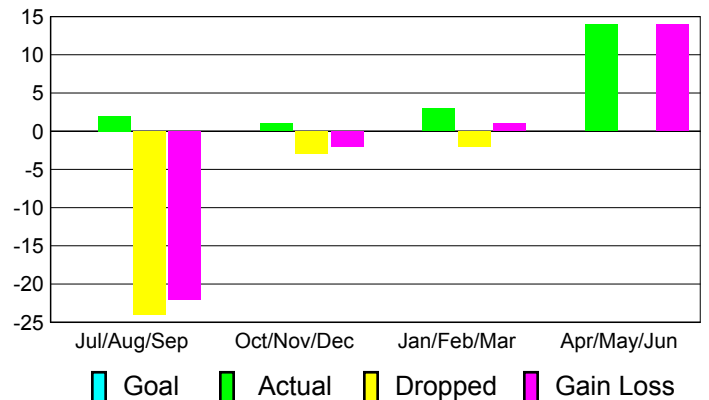

Membership Results 2010-2011

Goal, New, Dropped, Gain/Loss