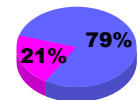

Apr/May/June

■ Male

■ Female