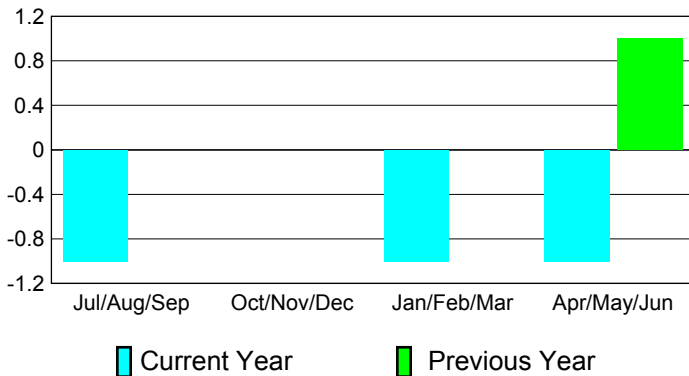

2010-2011 GMT Reports for District (or Undistricted) **District 108AB**

GMT: **Federico STEINHAUS**

Location: **ITALY**

GMT CA: **4**

CLUBS

Club Results
2010-2011

Clubs
2009-2010

Month	New Club Goal	Actual New Clubs	Actual Dropped Clubs	Gain/Loss of Clubs	Gain/Loss of Clubs
Jul/Aug/Sep	0	0	-1	-1	0
Oct/Nov/Dec	1	1	-1	0	0
Jan/Feb/Mar	1	1	-2	-1	0
Apr/May/June	0	1	-2	-1	1
Totals	2	3	-6	-3	1

Club Results 2010-2011

Goal, New, Dropped, Gain/Loss

Comparison of Club Gain/Loss

Current Year Compared to the Previous Year

YTD Status Quo Clubs 2010-2011

Status Quo Clubs Compared to Status Quo Members

MEMBERSHIP

Membership Results
2010-2011

Membership
2009-2010

Month	Net Memb Goal	Actual New Memb	Actual Dropped Memb	Gain/Loss of Memb	Gain/Loss of Memb
Jul/Aug/Sep	0	65	-111	-46	-14
Oct/Nov/Dec	30	100	-145	-45	-30
Jan/Feb/Mar	50	109	-98	11	-12
Apr/May/June	0	112	-194	-82	-84
Totals	80	386	-548	-162	-140

Membership Results 2010-2011

Goal, New, Dropped, Gain/Loss

Comparison of Membership Gain/Loss

Current Year Compared to the Previous Year

Gender Comparison 2010-2011

Jul/Aug/Sep

Oct/Nov/Dec

Jan/Feb/Mar

Apr/May/June

Male

Female