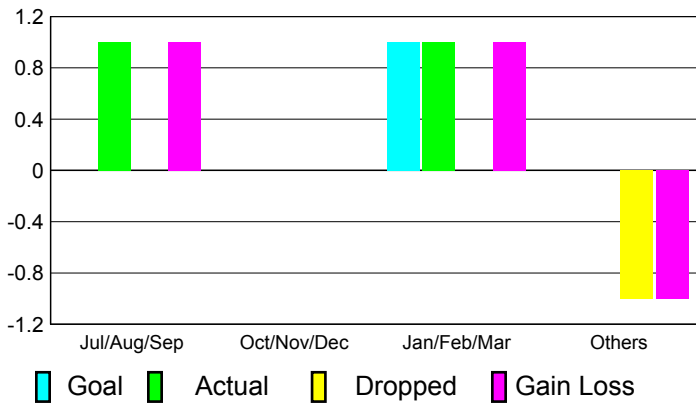

2010-2011 GMT Reports for District (or Undistricted) **District 108 YB**

GMT: **Federico STEINHAUS**

Location: **ITALY**

GMT CA: **4**

CLUBS

**Club Results
2010-2011**

**Clubs
2009-2010**

Month	New Club Goal	Actual New Clubs	Actual Dropped Clubs	Gain/Loss of Clubs	Gain/Loss of Clubs
Jul/Aug/Sep	0	1	0	1	0
Oct/Nov/Dec	0	0	0	0	2
Jan/Feb/Mar	1	1	0	1	0
Apr/May/Jun	0	0	-1	-1	1
Totals	1	2	-1	1	3

Club Results 2010-2011

Goal, New, Dropped, Gain/Loss

Comparison of Club Gain/Loss

Current Year Compared to the Previous Year