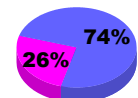

Oct/Nov/Dec