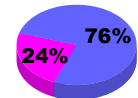

Apr/May/Jun

Male

Female