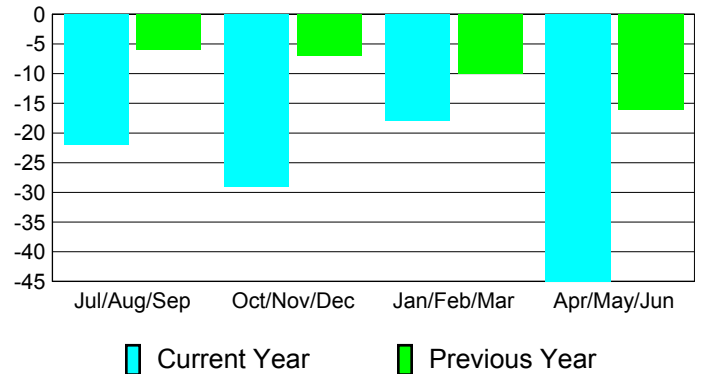

Gender Comparison 2010-2011

Jul/Aug/Sep

Oct/Nov/Dec

Jan/Feb/Mar

Apr/May/June

Male

Female