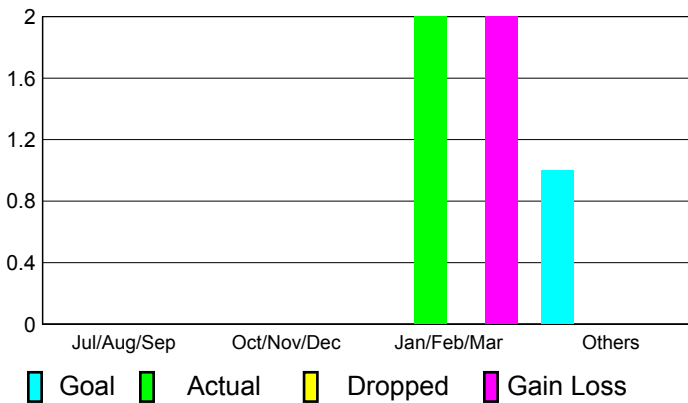

2010-2011 GMT Reports for District (or Undistricted) **District 1081A1**

GMT: **Federico STEINHAUS**

Location: **ITALY**

GMT CA: **4**

CLUBS

Club Results
2010-2011

Clubs
2009-2010

Month	New Club Goal	Actual New Clubs	Actual Dropped Clubs	Gain/Loss of Clubs	Gain/Loss of Clubs
Jul/Aug/Sep	0	0	0	0	0
Oct/Nov/Dec	0	0	0	0	0
Jan/Feb/Mar	0	2	0	2	0
Apr/May/June	1	0	0	0	1
Totals	1	2	0	2	1

Club Results 2010-2011

Goal, New, Dropped, Gain/Loss

Comparison of Club Gain/Loss

Current Year Compared to the Previous Year

YTD Status Quo Clubs 2010-2011

Status Quo Clubs Compared to Status Quo Members

MEMBERSHIP