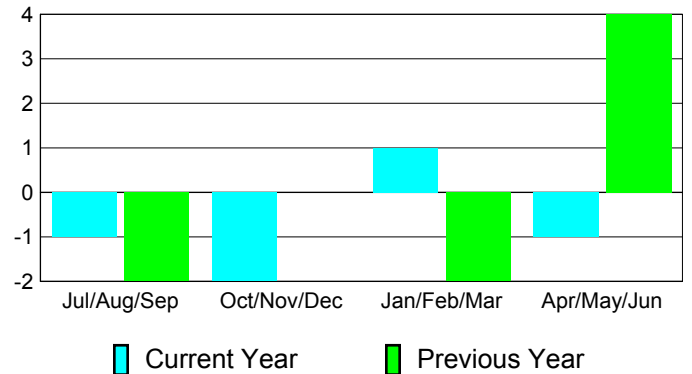

YTD Status Quo Clubs 2010-2011

Status Quo Clubs Compared to Status Quo Members

Gender Comparison 2010-2011

Jul/Aug/Sep

Oct/Nov/Dec

Jan/Feb/Mar

Apr/May/Jun

Male