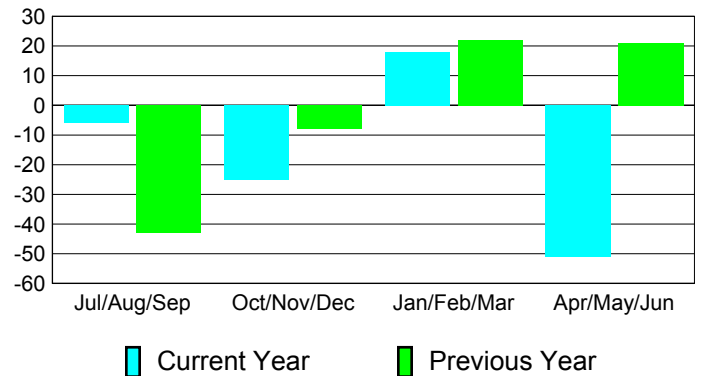

Gender Comparison 2010-2011

Jul/Aug/Sep

Oct/Nov/Dec

Jan/Feb/Mar

Apr/May/Jun

Male

Female