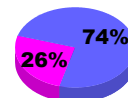

Gender Comparison 2010-2011

Jul/Aug/Sep