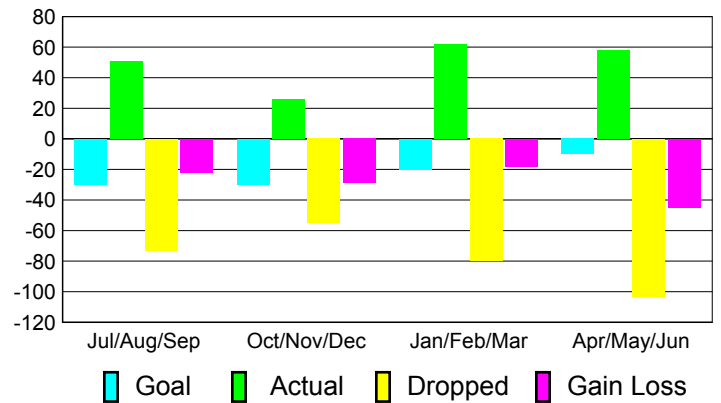

Membership Results 2010-2011

Goal, New, Dropped, Gain/Loss

Comparison of Membership Gain/Loss

Current Year Compared to the Previous Year