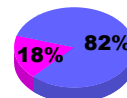

Gender Comparison 2010-2011

Jul/Aug/Sep