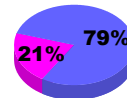

Jan/Feb/Mar