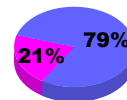

Jan/Feb/Mar