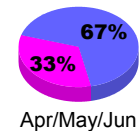

YTD Status Quo Clubs 2010-2011

Status Quo Clubs Compared to Status Quo Members

Gender Comparison 2010-2011

Jul/Aug/Sep

Oct/Nov/Dec

Jan/Feb/Mar

Apr/May/June

Male