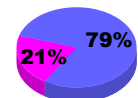

Oct/Nov/Dec