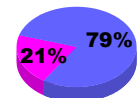

Apr/May/June

Male

Female