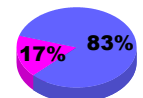

Oct/Nov/Dec