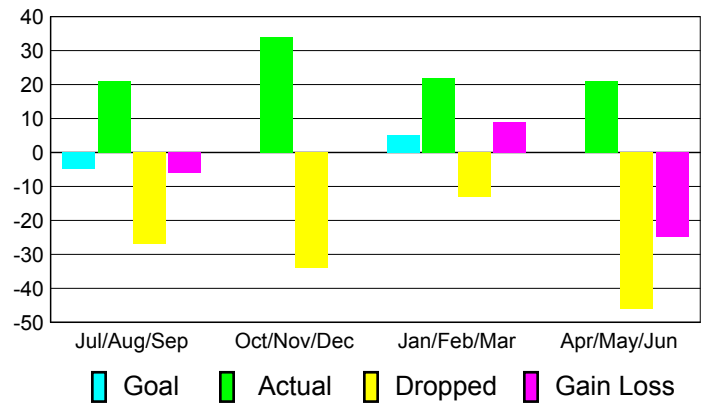

Membership Results 2010-2011

Goal, New, Dropped, Gain/Loss

Comparison of Membership Gain/Loss

Current Year Compared to the Previous Year