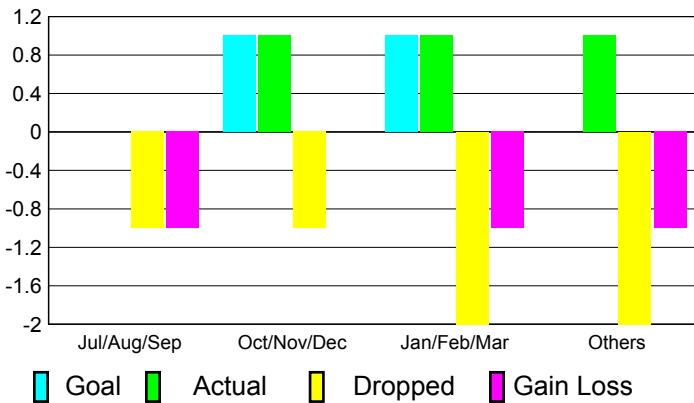

2010-2011 GMT Reports for District (or Undistricted) **District 108AB**

GMT: **Federico STEINHAUS**

Location: **ITALY**

GMT CA: **4**

CLUBS

Club Results
2010-2011

Clubs
2009-2010

Month	New Club Goal	Actual New Clubs	Actual Dropped Clubs	Gain/Loss of Clubs	Gain/Loss of Clubs
Jul/Aug/Sep	0	0	-1	-1	0
Oct/Nov/Dec	1	1	-1	0	0
Jan/Feb/Mar	1	1	-2	-1	0
Apr/May/June	0	1	-2	-1	1
Totals	2	3	-6	-3	1

Club Results 2010-2011

Goal, New, Dropped, Gain/Loss

Comparison of Club Gain/Loss

Current Year Compared to the Previous Year