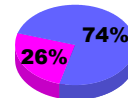

Jan/Feb/Mar