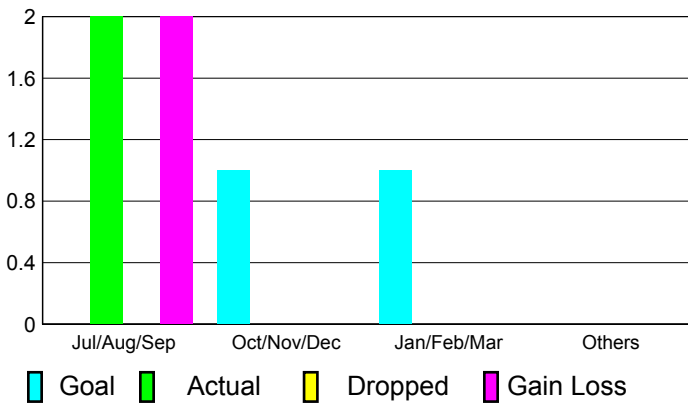

2010-2011 GMT Reports for District (or Undistricted) **District 108 LA**

GMT: **Federico STEINHAUS**

Location: **ITALY**

GMT CA: **4**

CLUBS

Club Results
2010-2011

Clubs
2009-2010

Month	New Club Goal	Actual New Clubs	Actual Dropped Clubs	Gain/Loss of Clubs	Gain/Loss of Clubs
Jul/Aug/Sep	0	2	0	2	0
Oct/Nov/Dec	1	0	0	0	2
Jan/Feb/Mar	1	0	0	0	1
Apr/May/June	0	0	0	0	0
Totals	2	2	0	2	3

Club Results 2010-2011

Goal, New, Dropped, Gain/Loss

Comparison of Club Gain/Loss

Current Year Compared to the Previous Year