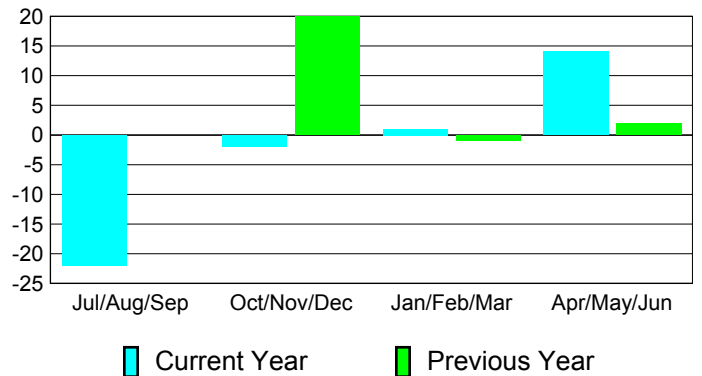

YTD Status Quo Clubs 2010-2011

Status Quo Clubs Compared to Status Quo Members

Gender Comparison 2010-2011

Jul/Aug/Sep

Oct/Nov/Dec

Jan/Feb/Mar

Apr/May/June

Male