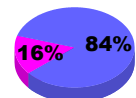

Oct/Nov/Dec