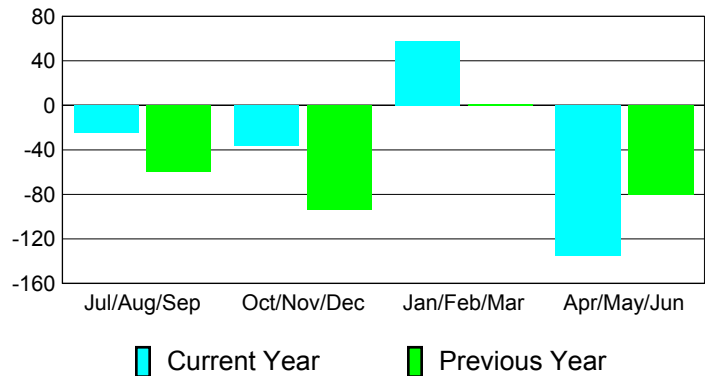

Gender Comparison 2010-2011

Jul/Aug/Sep

Oct/Nov/Dec

Jan/Feb/Mar

Apr/May/June

Male

Female