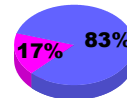

Jan/Feb/Mar