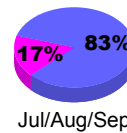

Gender Comparison 2010-2011