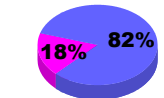

Apr/May/Jun

Male

Female