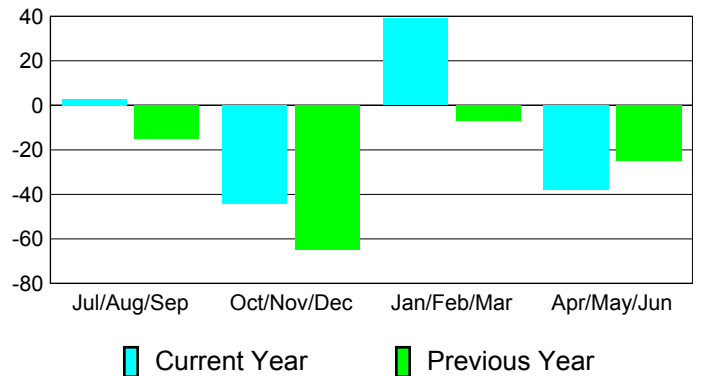

Gender Comparison 2010-2011

Jul/Aug/Sep

Oct/Nov/Dec

Jan/Feb/Mar

Apr/May/Jun

Male

Female