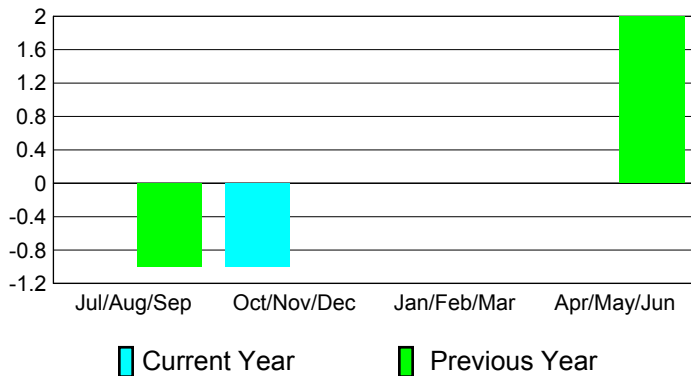

2010-2011 GMT Reports for District (or Undistricted) **District 108 YA**

GMT: **Federico STEINHAUS**

Location: **ITALY**

GMT CA: **4**

CLUBS

Club Results
2010-2011

Clubs
2009-2010

Month	New Club Goal	Actual New Clubs	Actual Dropped Clubs	Gain/Loss of Clubs	Gain/Loss of Clubs
Jul/Aug/Sep	0	1	-1	0	-1
Oct/Nov/Dec	1	0	-1	-1	0
Jan/Feb/Mar	1	0	0	0	0
Apr/May/June	0	2	-2	0	2
Totals	2	3	-4	-1	1

Club Results 2010-2011

Goal, New, Dropped, Gain/Loss

Comparison of Club Gain/Loss

Current Year Compared to the Previous Year

YTD Status Quo Clubs 2010-2011

Status Quo Clubs Compared to Status Quo Members

MEMBERSHIP

Membership Results
2010-2011

Membership
2009-2010

Month	Net Memb Goal	Actual New Memb	Actual Dropped Memb	Gain/Loss of Memb	Gain/Loss of Memb
Jul/Aug/Sep	0	108	-133	-25	-60
Oct/Nov/Dec	30	113	-149	-36	-94
Jan/Feb/Mar	20	147	-89	58	1
Apr/May/June	10	107	-242	-135	-80
Totals	60	475	-613	-138	-233

Membership Results 2010-2011

Goal, New, Dropped, Gain/Loss

Comparison of Membership Gain/Loss

Current Year Compared to the Previous Year

Gender Comparison 2010-2011

Jul/Aug/Sep

Oct/Nov/Dec

Jan/Feb/Mar

Apr/May/June

Male

Female