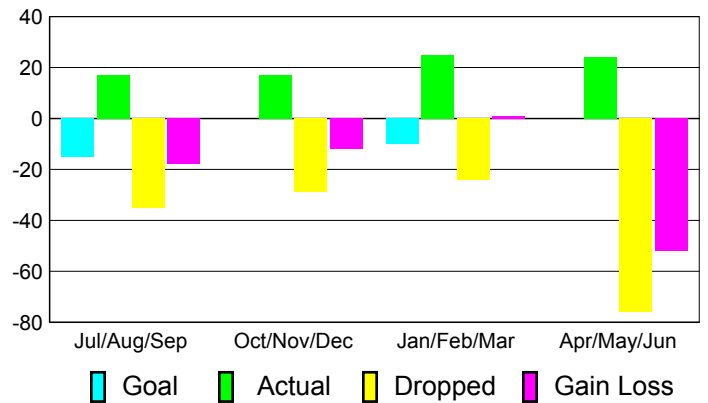

Membership Results 2010-2011

Goal, New, Dropped, Gain/Loss

Comparison of Membership Gain/Loss

Current Year Compared to the Previous Year